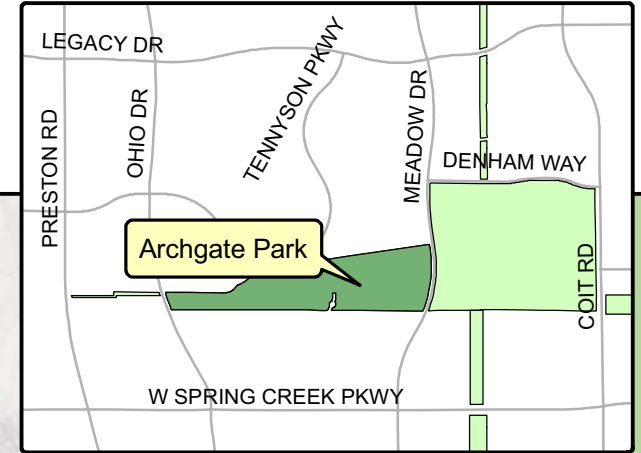

City of Plano

Archgate Park

6600 Archgate Drive

- #1 - Lone Star
- #2 - Spindletop
- #3 - Almo
- #4 - Armadillo
- #5 - Longhorn
- #6 - Pecan
- #7 - Prickly Pear

0 215 430 Feet

***Field use by schedule or reservation only.**
PLEASE...do not park on streets and respect neighborhood integrity.