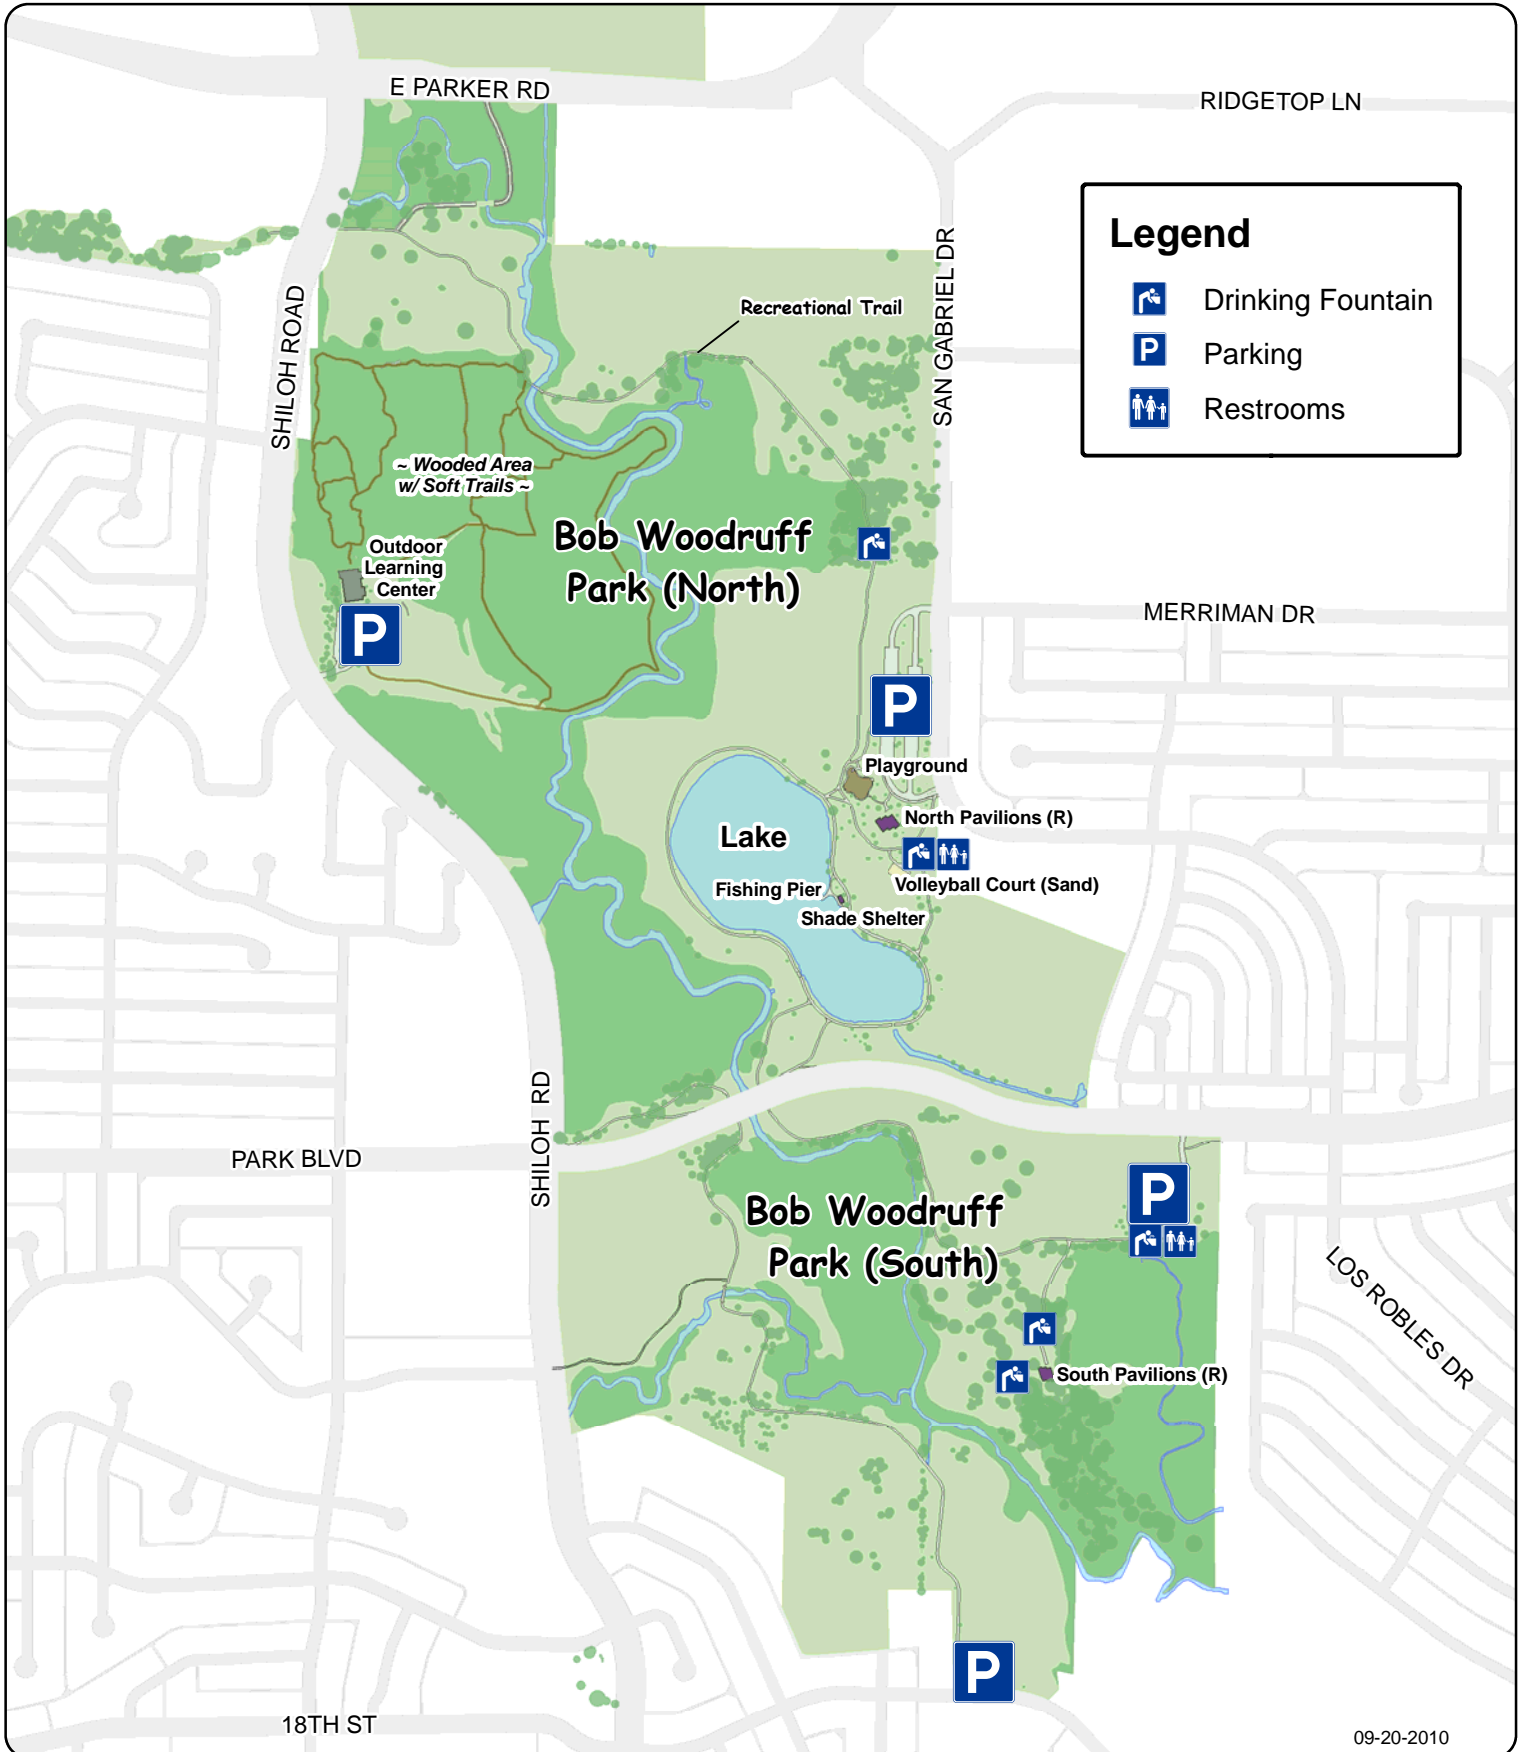

# Bob Woodruff Park

2601 San Gabriel Drive  
Plano TX, 75074

**Legend**

- Drinking Fountain
- Parking
- Restrooms